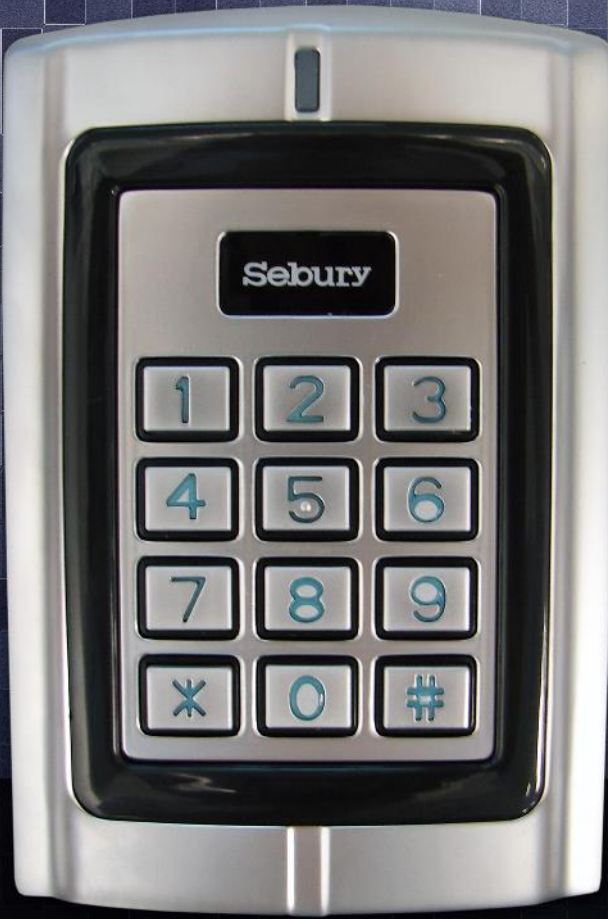

Sebury®

Phone: 08 7099 2202
Address: PO Box 161
ONE TREE HILL SA 5114
Email: gates@outlook.com.au
Web: www.gate-a-mation.com.au

W4

Keypad & Reader

Two output combination unit

- Standalone, Up to 2100 users
- Wiegand input and output
- 2x relay outputs
- Stylish metal construction
- Vandal and corrosion resistant
- IP68 weather resistant
- Backlit keys
- 12-24V DC / 12-18V AC

W1A Specifications

- Standalone, Up to 1200 users
- Slimline 6x2 style
- 2x relay outputs
- Stylish metal construction
- Vandal and corrosion resistant
- IP68 weather resistant
- Backlit keys
- 12-24V DC / 12-18V AC