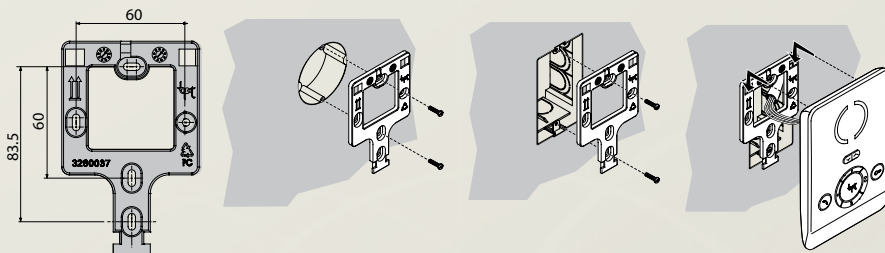

## FUNCTIONS AND DIMENSIONS

- Hands-free audio
- Door lock release
- Enable/Disable audio in conversation
- Two controls to enable auxiliary functions
- Two intercommunicating calls
- Ring volume control over 3 levels (low, medium, silent)
- Ring disabling with luminous signal
- Programmable melodies for entry panel and input calls
- Differentiated melodies for intercommunicating device or porter calls
- Programming of number of rings for entry panel calls

## DIMENSIONS

(LxHxD) 110x170x31 mm

## INSTALLATION

The compact size of the product and the adaptability of the mounting bracket supplied to the most popular recessed boxes (with 3 vertical modules or round) make for easy and rapid installation of the Perla entry control system.