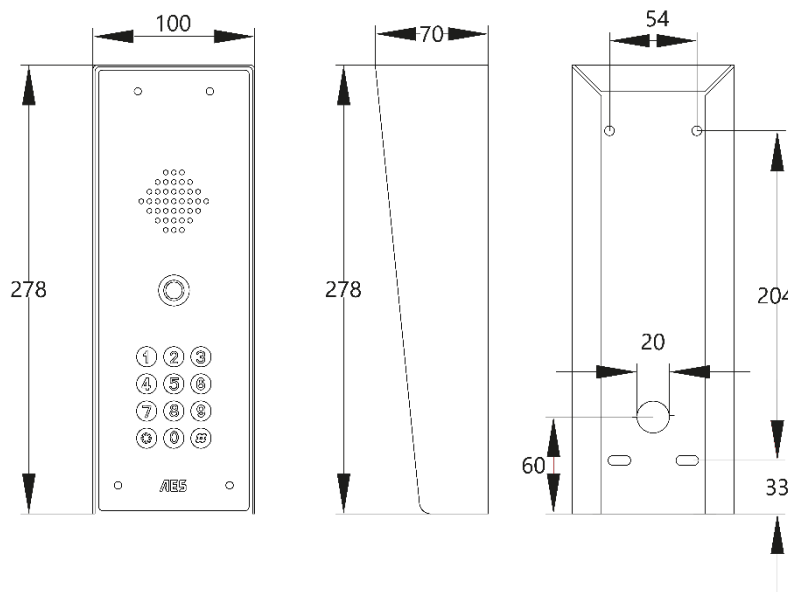

Panel Dimensions