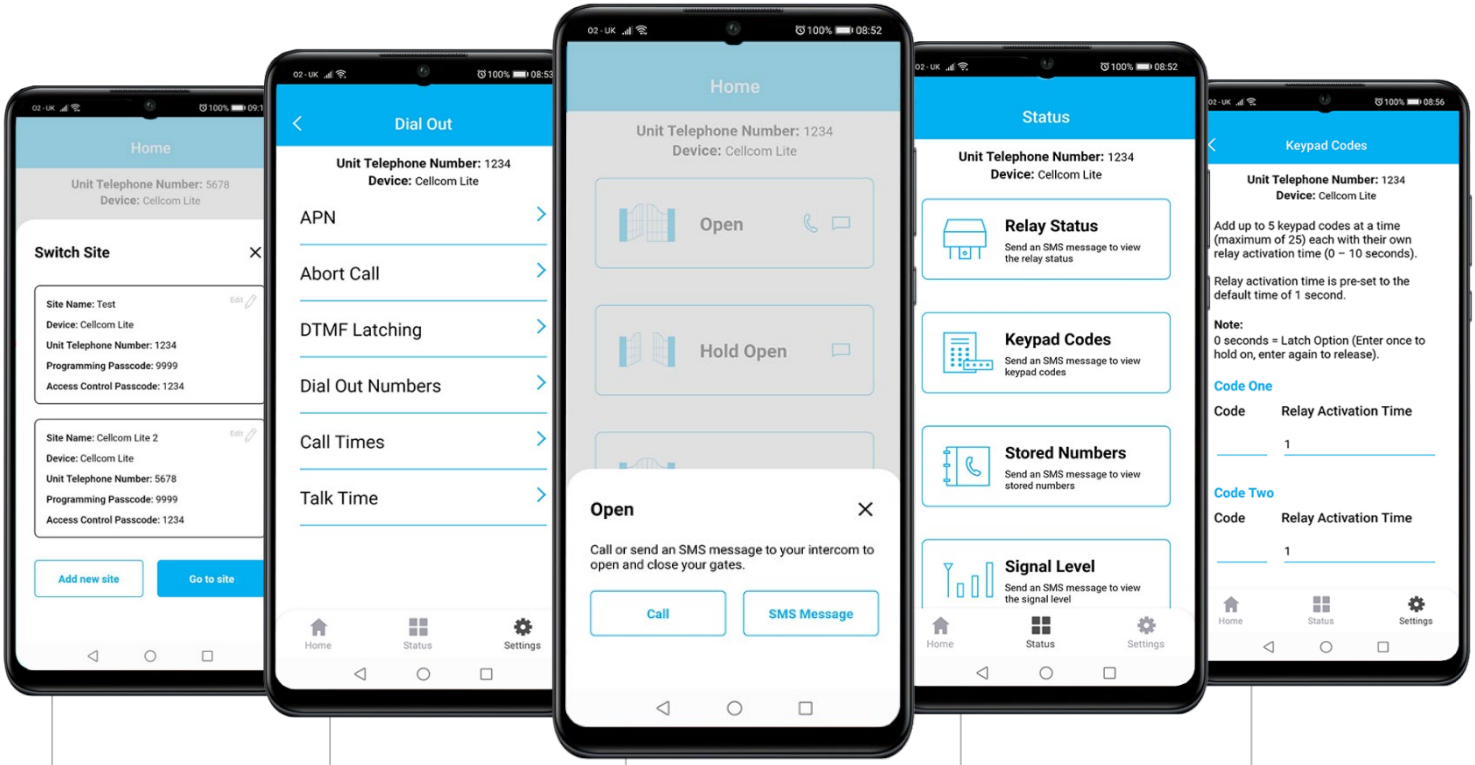

CELLCOM *lite*

Simple, Effective GSM Intercom

- Calls your home phone and mobiles on roll-over when visitor presses call button.
- Never miss a visitor with mobile calling.
- Works with any standard contract or Pre-Pay GSM Nano SIM card. (sim included)
- Comes with optional Vodafone™ 12 month contract SIM, unlimited calls and texts for £7.50/month + VAT* (terms and conditions apply, zone 1 Europe only).
- **NEW free** AES Lite app for installer programming.
- Homeowner can use app to trigger gates.

LITE-GSM-KP/4GE	4G	Europe
LITE-GSM-KP/4GA	4G	USA
LITE-GSM-KP/4GSA	4G	Australia & NZ

Technical Details

Dial Out Numbers	3	Relays	1
Permanent Codes	25	Relay Type	N/C and N/O
Permanent Caller ID Numbers	25	Relay Load	2 amps, 24v ac max
Power Consumption	100mA on dial out, 220mA peak demand	Modem Models	4G Europe, 4G USA, 4G AUS/NZ
Power Supply	24v dc (24v 2A dc adaptor included)		

Panel Dimensions

NEW APP

Installer / User App

Switch site function for programming and navigating multiple sites.

Program dial out numbers and other related features.

Speed dial or send SMS to control gates.

Check stored information and current status of intercom.

Program multiple keypad codes in one SMS.

User friendly new app. To help homeowners control their GSM intercom and gates/doors. Simple mobile access!